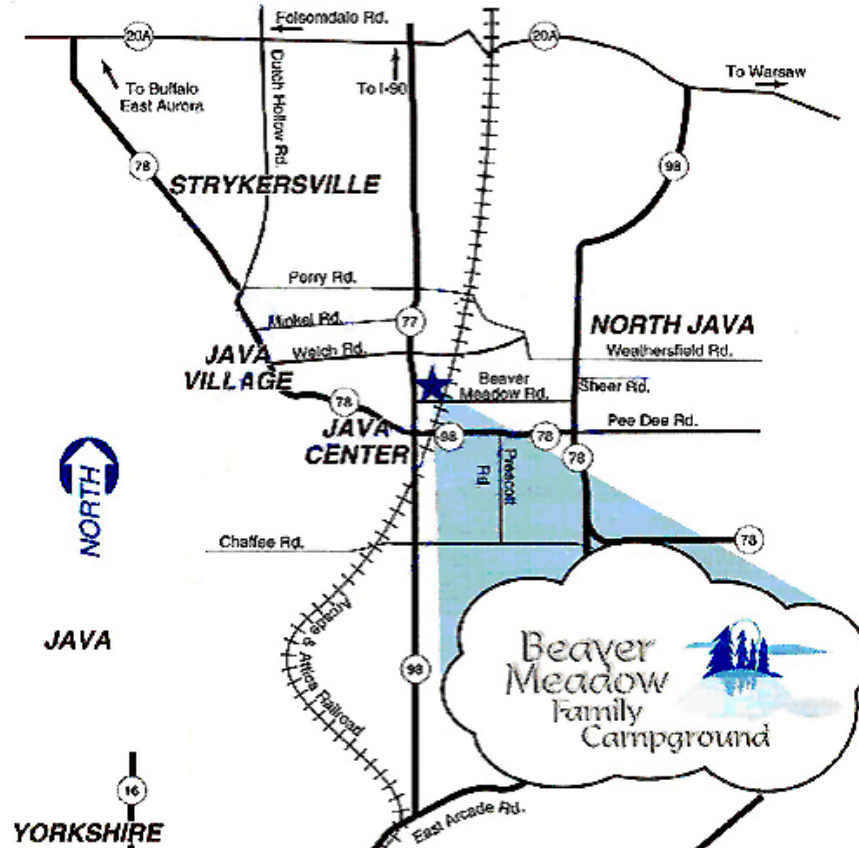

Map and Where to Stay

Beaver Meadow Campgrounds in Java Center, NY.

For Information on Camping call: (585) 457-3101

<http://beavermeadowcampground.com/>

For Hunt Information Contact:

John Howard

(585) 663-7368

e-mail: jwhoward@rochester.rr.com

Directions:

From Buffalo- take I-90 (NYS Thruway) west to Rt. 400 south (exit 54), Rt. 400 south to Rt. 20A/Rt. 78 (East Aurora) exit, turn left onto Rt. 20A/ Rt. 78, Follow Rt. 20A to Rt. 77, turn right onto Rt. 77 (south), follow Rt. 77 to Beaver Meadow Rd., Make left onto beaver Meadow Rd.

From Rochester - Take I-90 (NYS Thruway) west to Rt. 77 (exit 48A), make right onto Rt. 77(south), follow Rt. 77 south to Beaver Meadow Rd., make left onto Beaver Meadow Rd.

Area Motels

NAME	ADDRESS	PHONE	Miles from Java Center
Nellie's Arcade Village Motel	574 Main St Arcade, NY	(585) 492-3600	9.0
Chaffee Lodge	13550 Route 39 Chaffee, NY	(716) 496-5057	9.5
Ben's Nichols Brook Motel	12400 Rt. 16 & 39 Sardinia, NY	(716) 496-7226	11.1